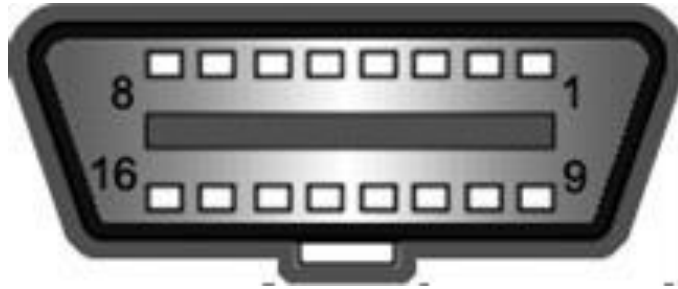

OBDII Connector

Male 16-pin OBDII connector

Pin No	Pin Function
Pin 3	CAN Bus 1 (Medium Speed Bus) High Signal
Pin 4	Power Ground
Pin 5	Ground
Pin 6	CAN Bus 0 (High Speed Bus) High Signal
Pin 7	K-Line (1 wire bus) of ISO 9141
Pin 11	CAN Bus 1 (Medium Speed Bus) Low Signal
Pin 14	CAN Bus 0 (High Speed Bus) Low Signal
Pin 16	4.5-36V Supply Voltage