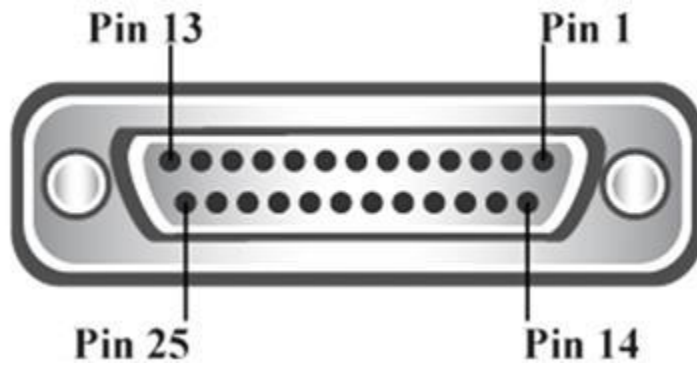

User Guide

INF4102-Pinout

INF4102: 180-degree OBD Type-B Cable to Rebel Data Logger Adapter Cable

Description:

This 1.7-meter cable with 180-degree OBD2 Type B connector to 25 Way D-Sub connector (Femalescrew) enables you to connect Rebel LT and Rebel CT data loggers directly to the vehicle OBD port. Using this cable, the Rebel data logger is directly connected to the vehicle diagnostic CAN bus and also the vehicle permanent battery supply. (Please see the pin outs for more details) This cable is only recommended for use with the Rebel LT and Rebel CT data loggers. Note that Type B can connect to type A port.

Tech Specs:

Cable Length	1700mm
Cable Thickness	22 AWG TBC
Connector A	25-pin D-sub (DB25) socket
Connector B	OBDII 16-pin connector
Temperature	Operating temperature: -20degC to +80degC
Weight	247 g
Colour	Black

25-Way D-Type

Female 25-pin standard D-Type connector

Pin No	Pin Function
Pin 6	CAN Bus 1 (Medium Speed Bus) Low Signal
Pin 7	CAN Bus 0 (High Speed Bus) Low Signal
Pin 8	K-Line (1 wire bus) of ISO 9141
Pin 9	4.5-36V Supply Voltage
Pin 19	CAN Bus 1 (Medium Speed Bus) High Signal
Pin 20	CAN Bus 0 (High Speed Bus) High Signal
Pin 21	Ground
Pin 22	Power Ground

OBDII Connector

Male 16-pin OBDII connector

Pin No	Pin Function
Pin 3	CAN Bus 1 (Medium Speed Bus) High Signal
Pin 4	Power Ground
Pin 5	Ground
Pin 6	CAN Bus 0 (High Speed Bus) High Signal
Pin 7	K-Line (1 wire bus) of ISO 9141
Pin 11	CAN Bus 1 (Medium Speed Bus) Low Signal
Pin 14	CAN Bus 0 (High Speed Bus) Low Signal
Pin 16	4.5-36V Supply Voltage