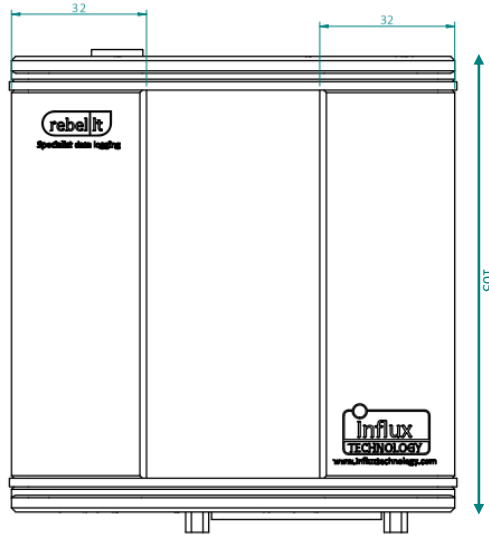

Rebel LT Enclosure

Influx
TECHNOLOGY

OVERALL ENCLOSURE VIEWS AND PRINTABLE AREAS