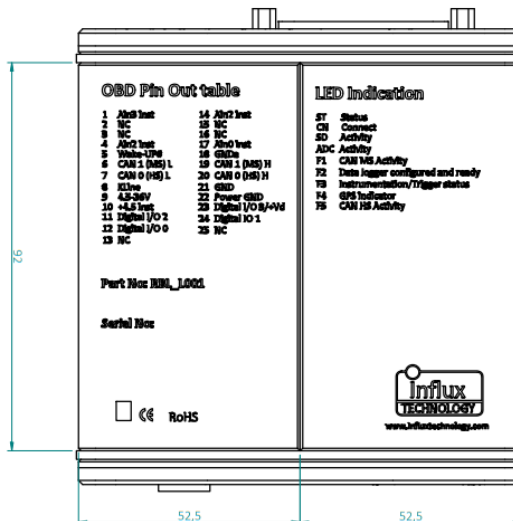

Rebel LT Enclosure

Influx
TECHNOLOGY

OVERALL ENCLOSURE VIEWS AND PRINTABLE AREAS